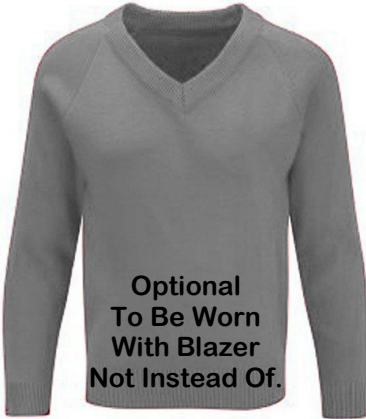

Optional To Be Worn With Blazer Not Instead Of.
Mid Grey 50/50 Mix V-Neck Jumper NOT EMBROIDERED.
24'' - 38'' **£15.00e**
40'' - 50'' **£18.00e**